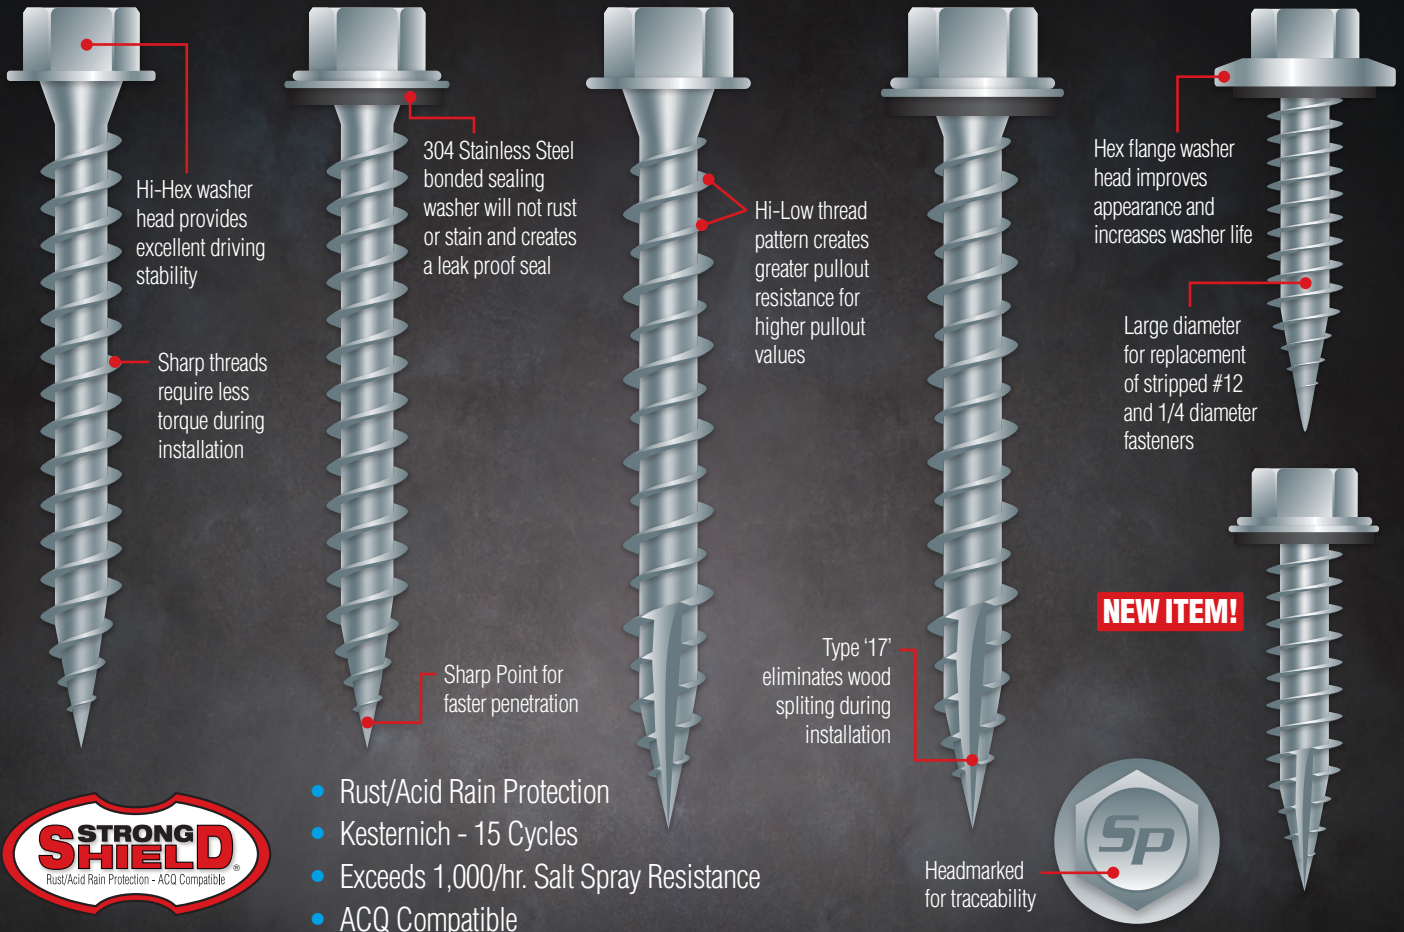

—STRONG-POINT— PoleGripper™

STRONG-POINT®

For Post Frame Metal to Wood Applications

Attach metal to wood in roofing and siding applications with confidence, using **Professional-Grade** Pole Gripper screws

- High degree of corrosion resistance
- Exceeds 1,000/hr. salt spray resistance
- ACQ Compatible
- Rust/Acid Rain Protection

Material Application
Attaches metal to wood. Used in roofing and siding applications.

Unslotted Indented Hi-Hex Washer Head w/Shoulder and 304 Stainless Steel Bonded Washer, Type S, Strong-Shield Coated

- Bonded washer creates leak proof seal
- Exceeds 1,000/hr. salt spray resistance
- ACQ Compatible
- Rust/Acid Rain Protection